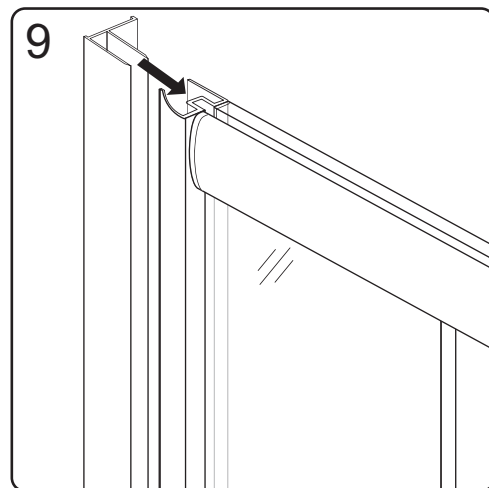

Procedures when the side panel(L) is assembled on right side:

CE

GELCO s. r. o., Makovského 1341,
163 00 Praha 6

07

EN 14428

Glass shower enclosure
 cleaning efficiency: conforming
 impact resistance: conforming
 operating life: conforming