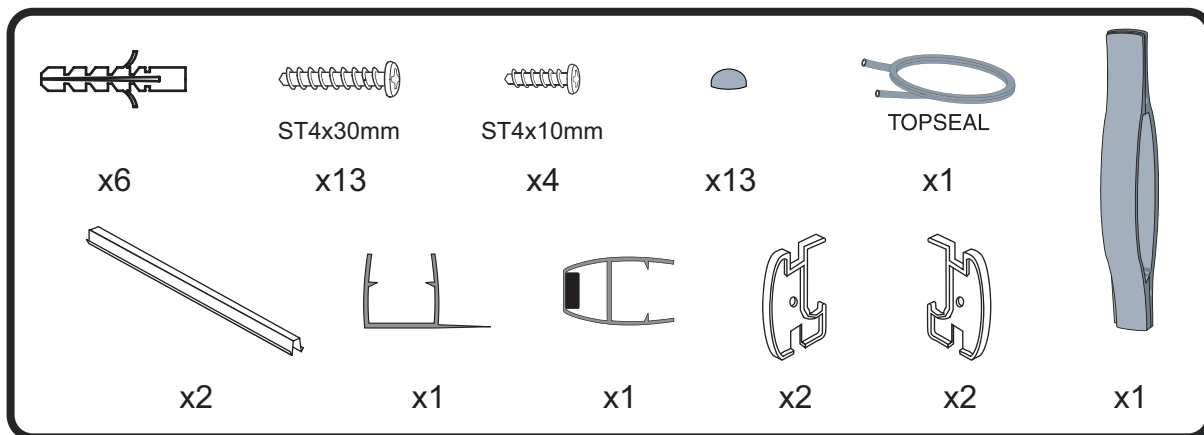

2102-01-100
2101-01-110
2101-01-120
2103-01-100
2103-01-110
2103-01-120