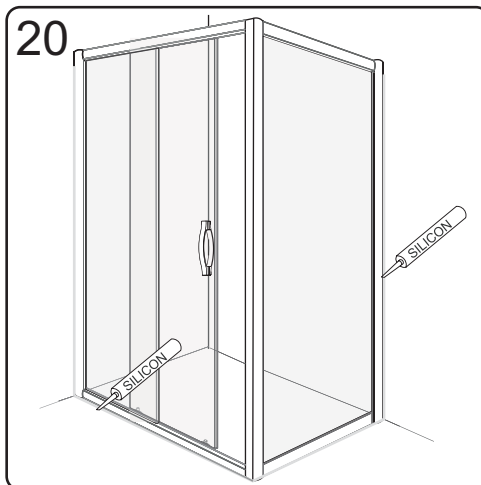

This shower enclosure requires two models to assemble:

2102-01-100
 2101-01-110
 2101-01-120
 2103-01-100
 2103-01-110
 2103-01-120

2101-56-70
 2101-56-80
 2101-56-90
 2101-56-70
 2101-56-80
 2101-56-90

Procedures when the side panel(L) is assembled on right side:

CE

GELCO s. r. o., Makovského 1341,
163 00 Praha 6

07

EN 14428

Glass shower enclosure
 cleaning efficiency: conforming
 impact resistance: conforming
 operating life: conforming