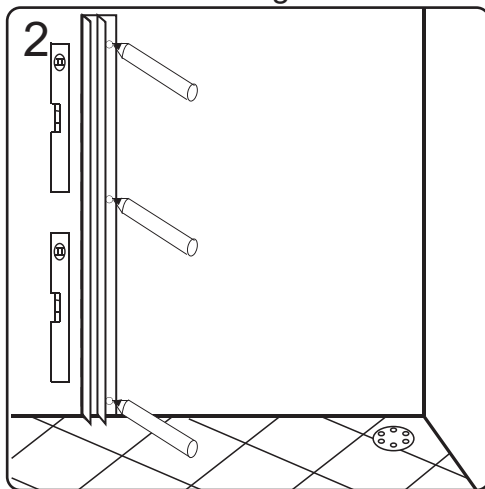

Procedures when the side panel(L) is assembled on right side:

CE

GELCO s. r. o., Makovského 1341,
163 00 Praha 6

07

EN 14428

Glass shower enclosure
 cleaning efficiency: conforming
 impact resistance: conforming
 operating life: conforming