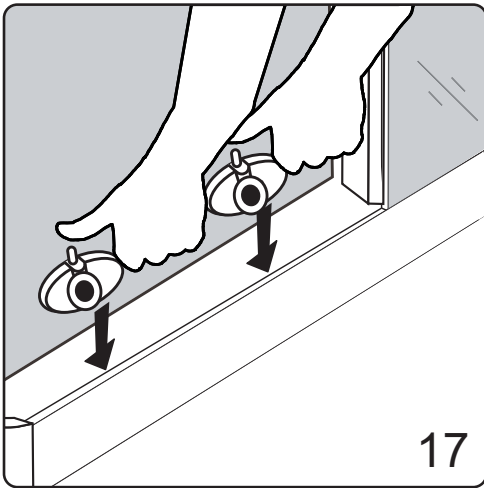

Procedures when the side panel(L) is assembled on right side:

CE

GELCO s. r. o., Makovského 1341,
163 00 Praha 6

07

EN 14428

Glass shower enclosure
 cleaning efficiency: conforming
 impact resistance: conforming
 operating life: conforming