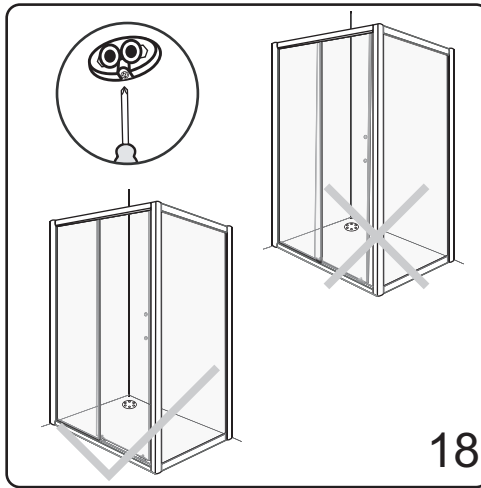

This shower enclosure requires two models to assemble:

2102-01-100
 2101-01-110
 2101-01-120
 2103-01-100
 2103-01-110
 2103-01-120

2101-56-70
 2101-56-80
 2101-56-90
 2101-56-70
 2101-56-80
 2101-56-90

Procedures when the side panel(L) is assembled on right side:

CE

GELCO s. r. o., Makovského 1341,
163 00 Praha 6

07

EN 14428

Glass shower enclosure
 cleaning efficiency: conforming
 impact resistance: conforming
 operating life: conforming