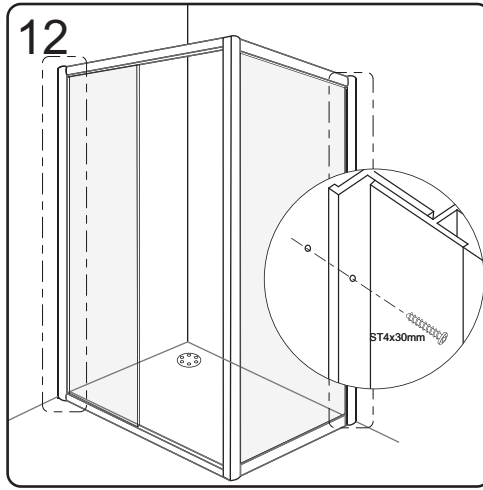

This shower enclosure requires two models to assemble:

2102-01-100
 2101-01-110
 2101-01-120
 2103-01-100
 2103-01-110
 2103-01-120

2101-56-70
 2101-56-80
 2101-56-90
 2101-56-70
 2101-56-80
 2101-56-90

Procedures when the side panel(L) is assembled on right side:

CE

GELCO s. r. o., Makovského 1341,
163 00 Praha 6

07

EN 14428

Glass shower enclosure
 cleaning efficiency: conforming
 impact resistance: conforming
 operating life: conforming