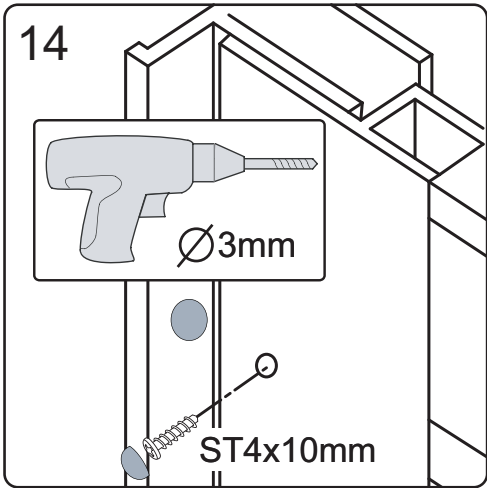

Procedures when the side panel(L) is assembled on right side:

CE

GELCO s. r. o., Makovského 1341,
163 00 Praha 6

07

EN 14428

Glass shower enclosure
 cleaning efficiency: conforming
 impact resistance: conforming
 operating life: conforming