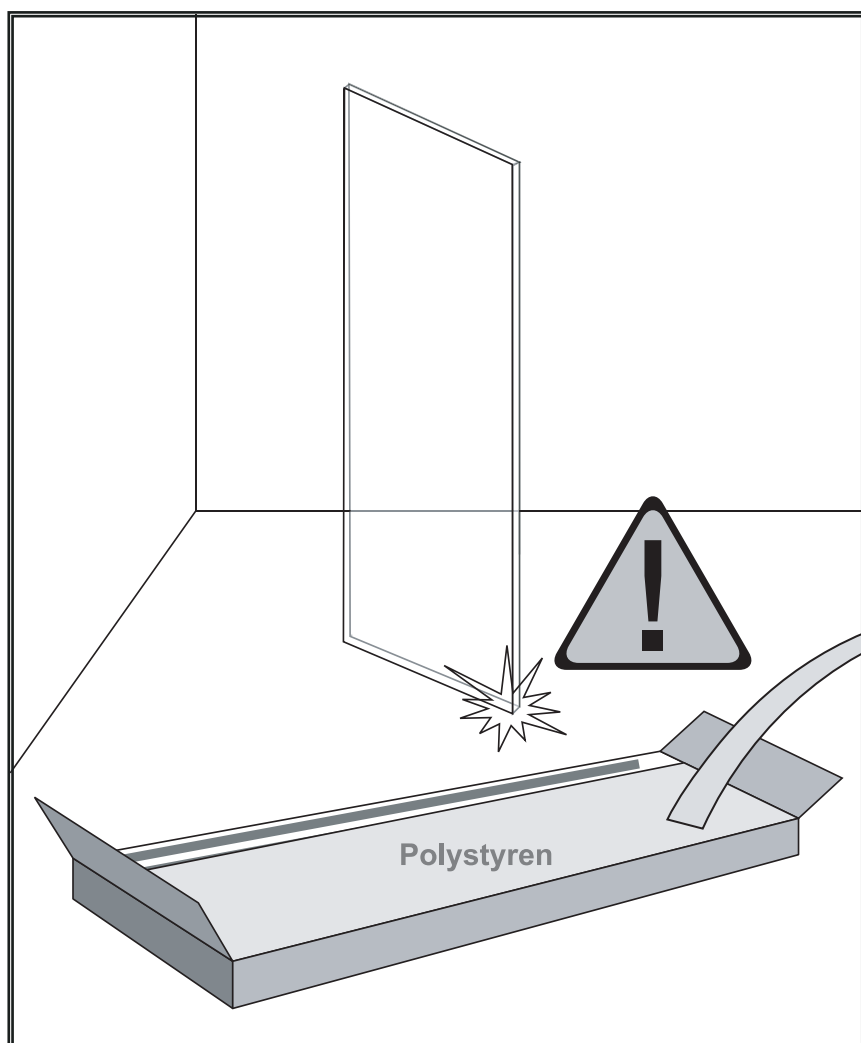

Začínáme / Getting Start: