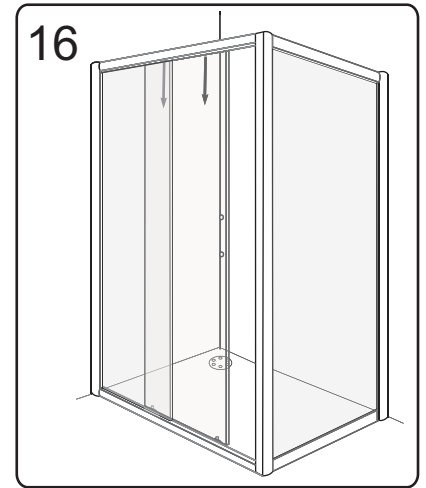

This shower enclosure requires two models to assemble:

2102-01-100
 2101-01-110
 2101-01-120
 2103-01-100
 2103-01-110
 2103-01-120

2101-56-70
 2101-56-80
 2101-56-90
 2101-56-70
 2101-56-80
 2101-56-90

Procedures when the side panel(L) is assembled on right side:

CE

GELCO s. r. o., Makovského 1341,
163 00 Praha 6

07

EN 14428

Glass shower enclosure
 cleaning efficiency: conforming
 impact resistance: conforming
 operating life: conforming