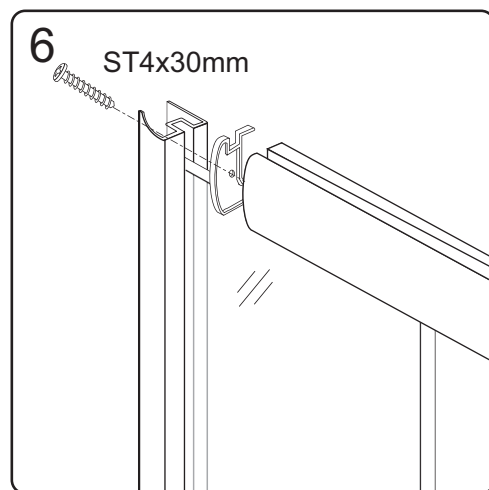

Procedures when the side panel(L) is assembled on right side:

CE

GELCO s. r. o., Makovského 1341,
163 00 Praha 6

07

EN 14428

Glass shower enclosure
 cleaning efficiency: conforming
 impact resistance: conforming
 operating life: conforming