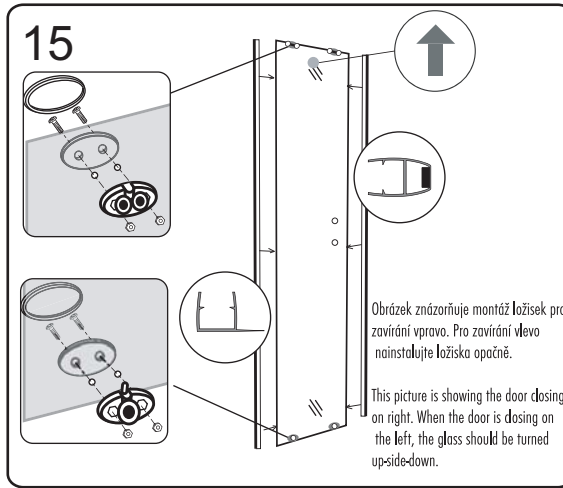

Procedures when the side panel(L) is assembled on right side:

CE

GELCO s. r. o., Makovského 1341,
163 00 Praha 6

07

EN 14428

Glass shower enclosure
 cleaning efficiency: conforming
 impact resistance: conforming
 operating life: conforming