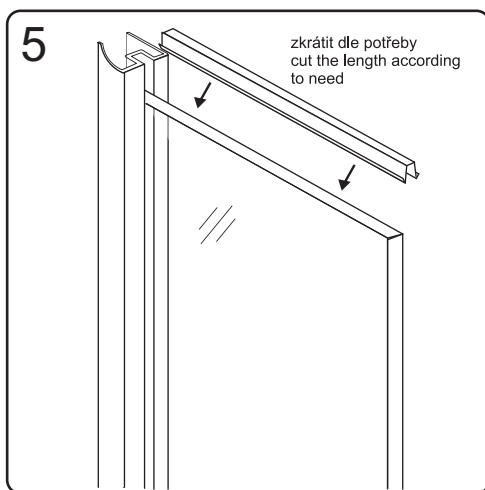

Procedures when the side panel(L) is assembled on right side:

CE

GELCO s. r. o., Makovského 1341,
163 00 Praha 6

07

EN 14428

Glass shower enclosure
 cleaning efficiency: conforming
 impact resistance: conforming
 operating life: conforming