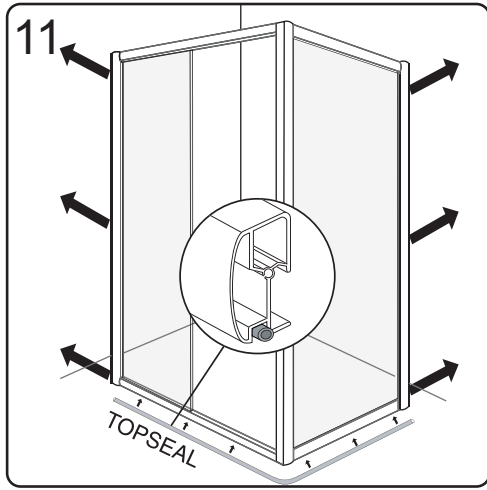

This shower enclosure requires two models to assemble:

2102-01-100
 2101-01-110
 2101-01-120
 2103-01-100
 2103-01-110
 2103-01-120

2101-56-70
 2101-56-80
 2101-56-90
 2101-56-70
 2101-56-80
 2101-56-90

Procedures when the side panel(L) is assembled on right side:

CE

GELCO s. r. o., Makovského 1341,
163 00 Praha 6

07

EN 14428

Glass shower enclosure
 cleaning efficiency: conforming
 impact resistance: conforming
 operating life: conforming