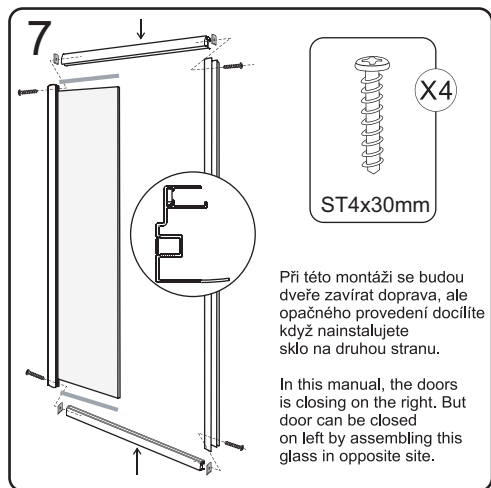

Procedures when the side panel(L) is assembled on right side:

CE

GELCO s. r. o., Makovského 1341,
163 00 Praha 6

07

EN 14428

Glass shower enclosure
 cleaning efficiency: conforming
 impact resistance: conforming
 operating life: conforming