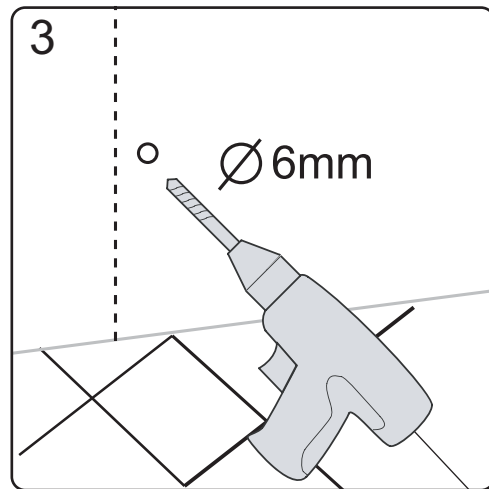

Procedures when the side panel(L) is assembled on right side:

CE

GELCO s. r. o., Makovského 1341,
163 00 Praha 6

07

EN 14428

Glass shower enclosure
 cleaning efficiency: conforming
 impact resistance: conforming
 operating life: conforming