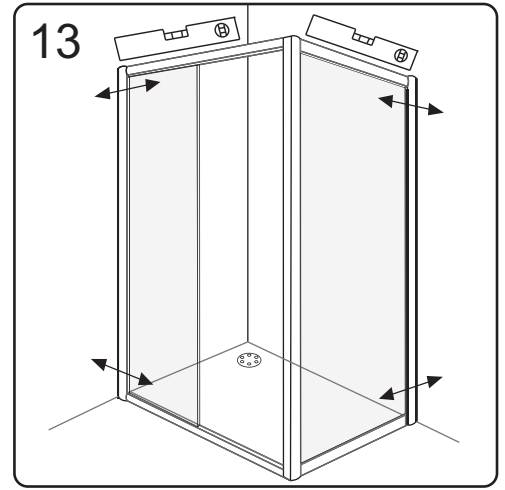

Procedures when the side panel(L) is assembled on right side:

CE

GELCO s. r. o., Makovského 1341,
163 00 Praha 6

07

EN 14428

Glass shower enclosure
 cleaning efficiency: conforming
 impact resistance: conforming
 operating life: conforming