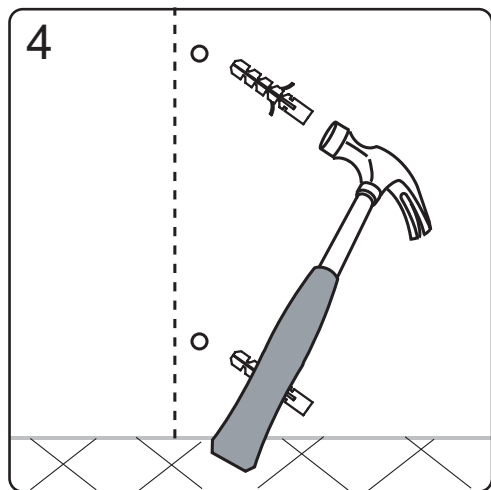

Procedures when the side panel(L) is assembled on right side:

CE

GELCO s. r. o., Makovského 1341,
163 00 Praha 6

07

EN 14428

Glass shower enclosure
 cleaning efficiency: conforming
 impact resistance: conforming
 operating life: conforming