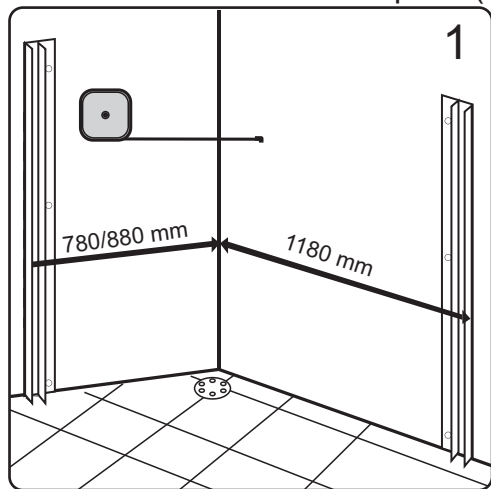

Procedures when the side panel(L) is assembled on right side:

CE

GELCO s. r. o., Makovského 1341,
163 00 Praha 6

07

EN 14428

Glass shower enclosure
 cleaning efficiency: conforming
 impact resistance: conforming
 operating life: conforming