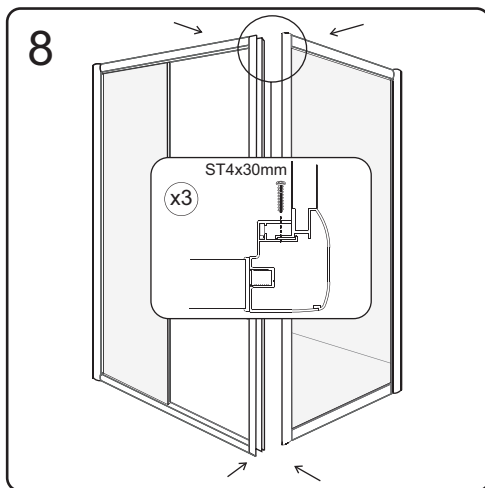

Procedures when the side panel(L) is assembled on right side:

CE

GELCO s. r. o., Makovského 1341,
163 00 Praha 6

07

EN 14428

Glass shower enclosure
 cleaning efficiency: conforming
 impact resistance: conforming
 operating life: conforming